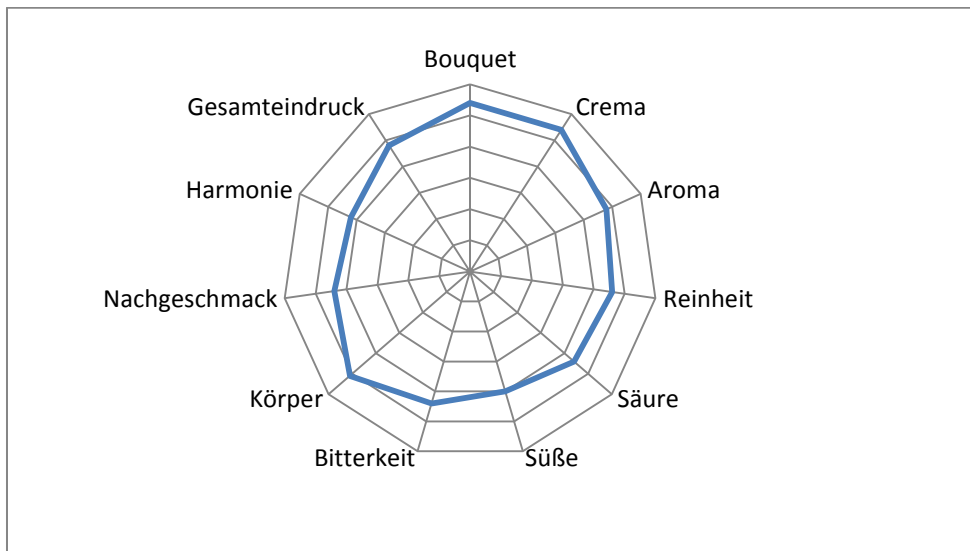

Coffee Unlimited

Espresso 1004

Filterkaffee 2012